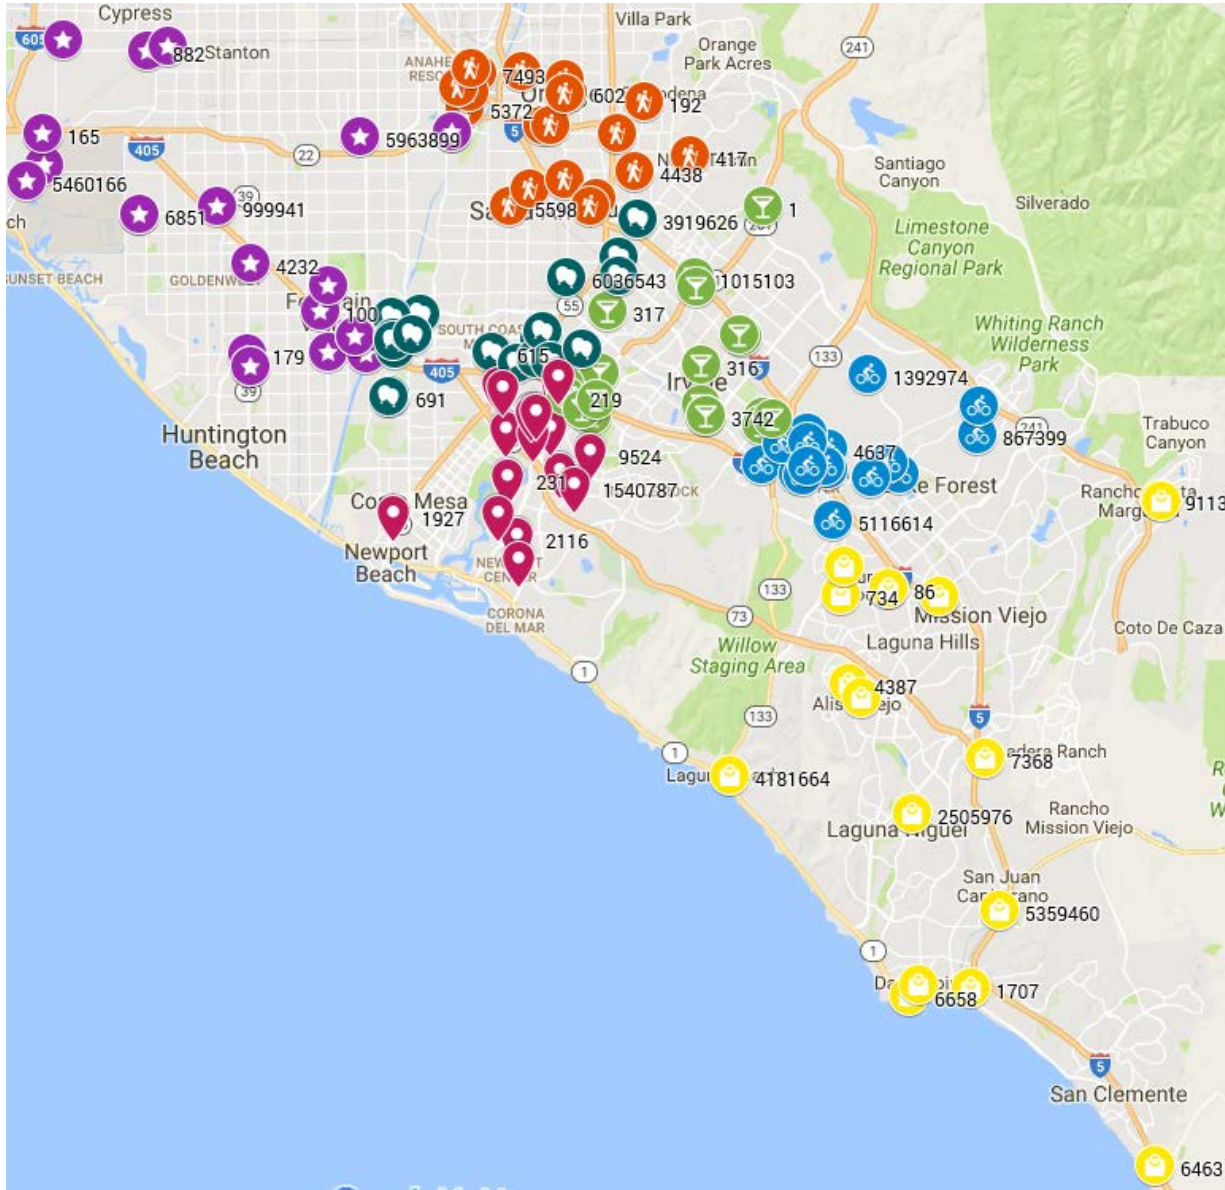

A map

Bob Hudack, ,DTM, PDG
Club Alignment Chair 2016-2017

- C - 23 (23)
- A - 20 (20)
- B - 20 (20)
- D - 20 (20)
- E - 20 (20)
- F - 19 (19)
- G - 18 (18)