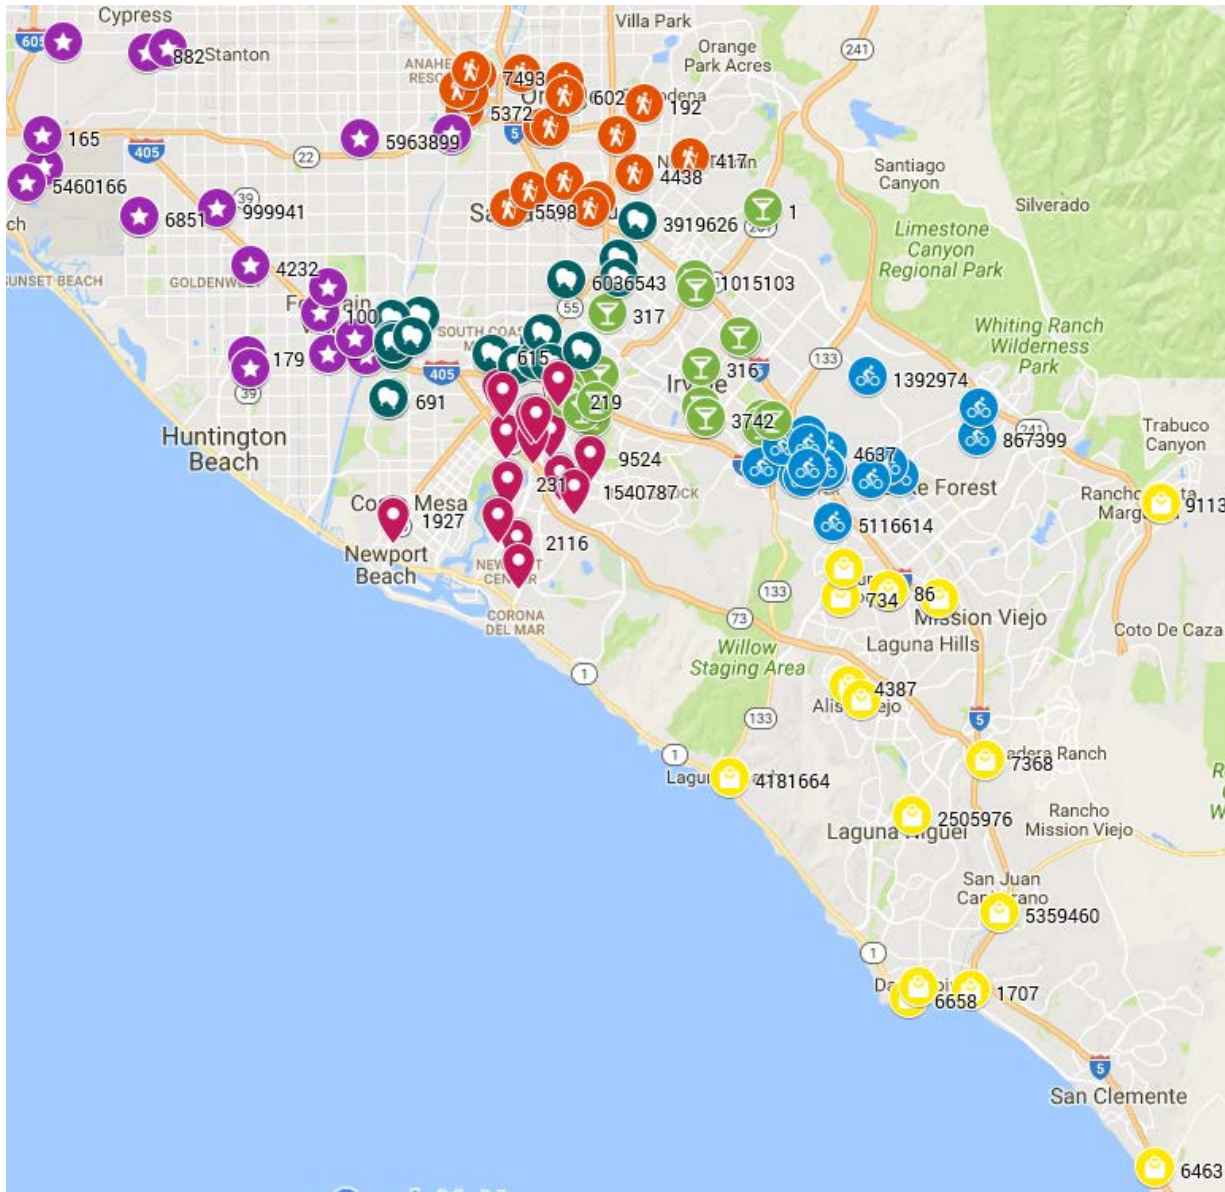

A map

Bob Hudack, ,DTM, PDG
Club Alignment Chair 2016-2017

- C - 23 (23)
- A - 20 (20)
- B - 20 (20)
- D - 20 (20)
- E - 20 (20)
- F - 19 (19)
- G - 18 (18)